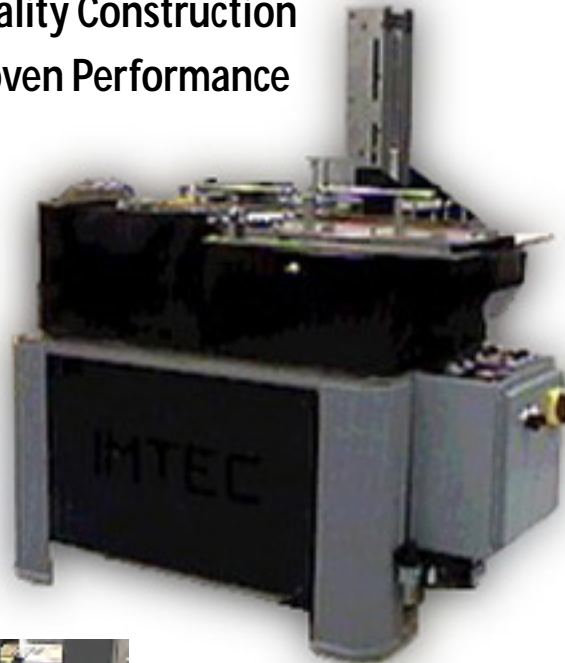

PackMaster

By IMTEC

- Quality Construction
- Proven Performance

PL83X127

Pack Loader
Model PL83X127

- Swivel Mounted Operator Stop-Start Station
- Easily Accessible Emergency Stop Button
- Powder Coated Machine Base and Guards
- Pre-machined Top Plates for C-100 Controls
- Readily Available Commercial Components
- Discharge Accumulator Available